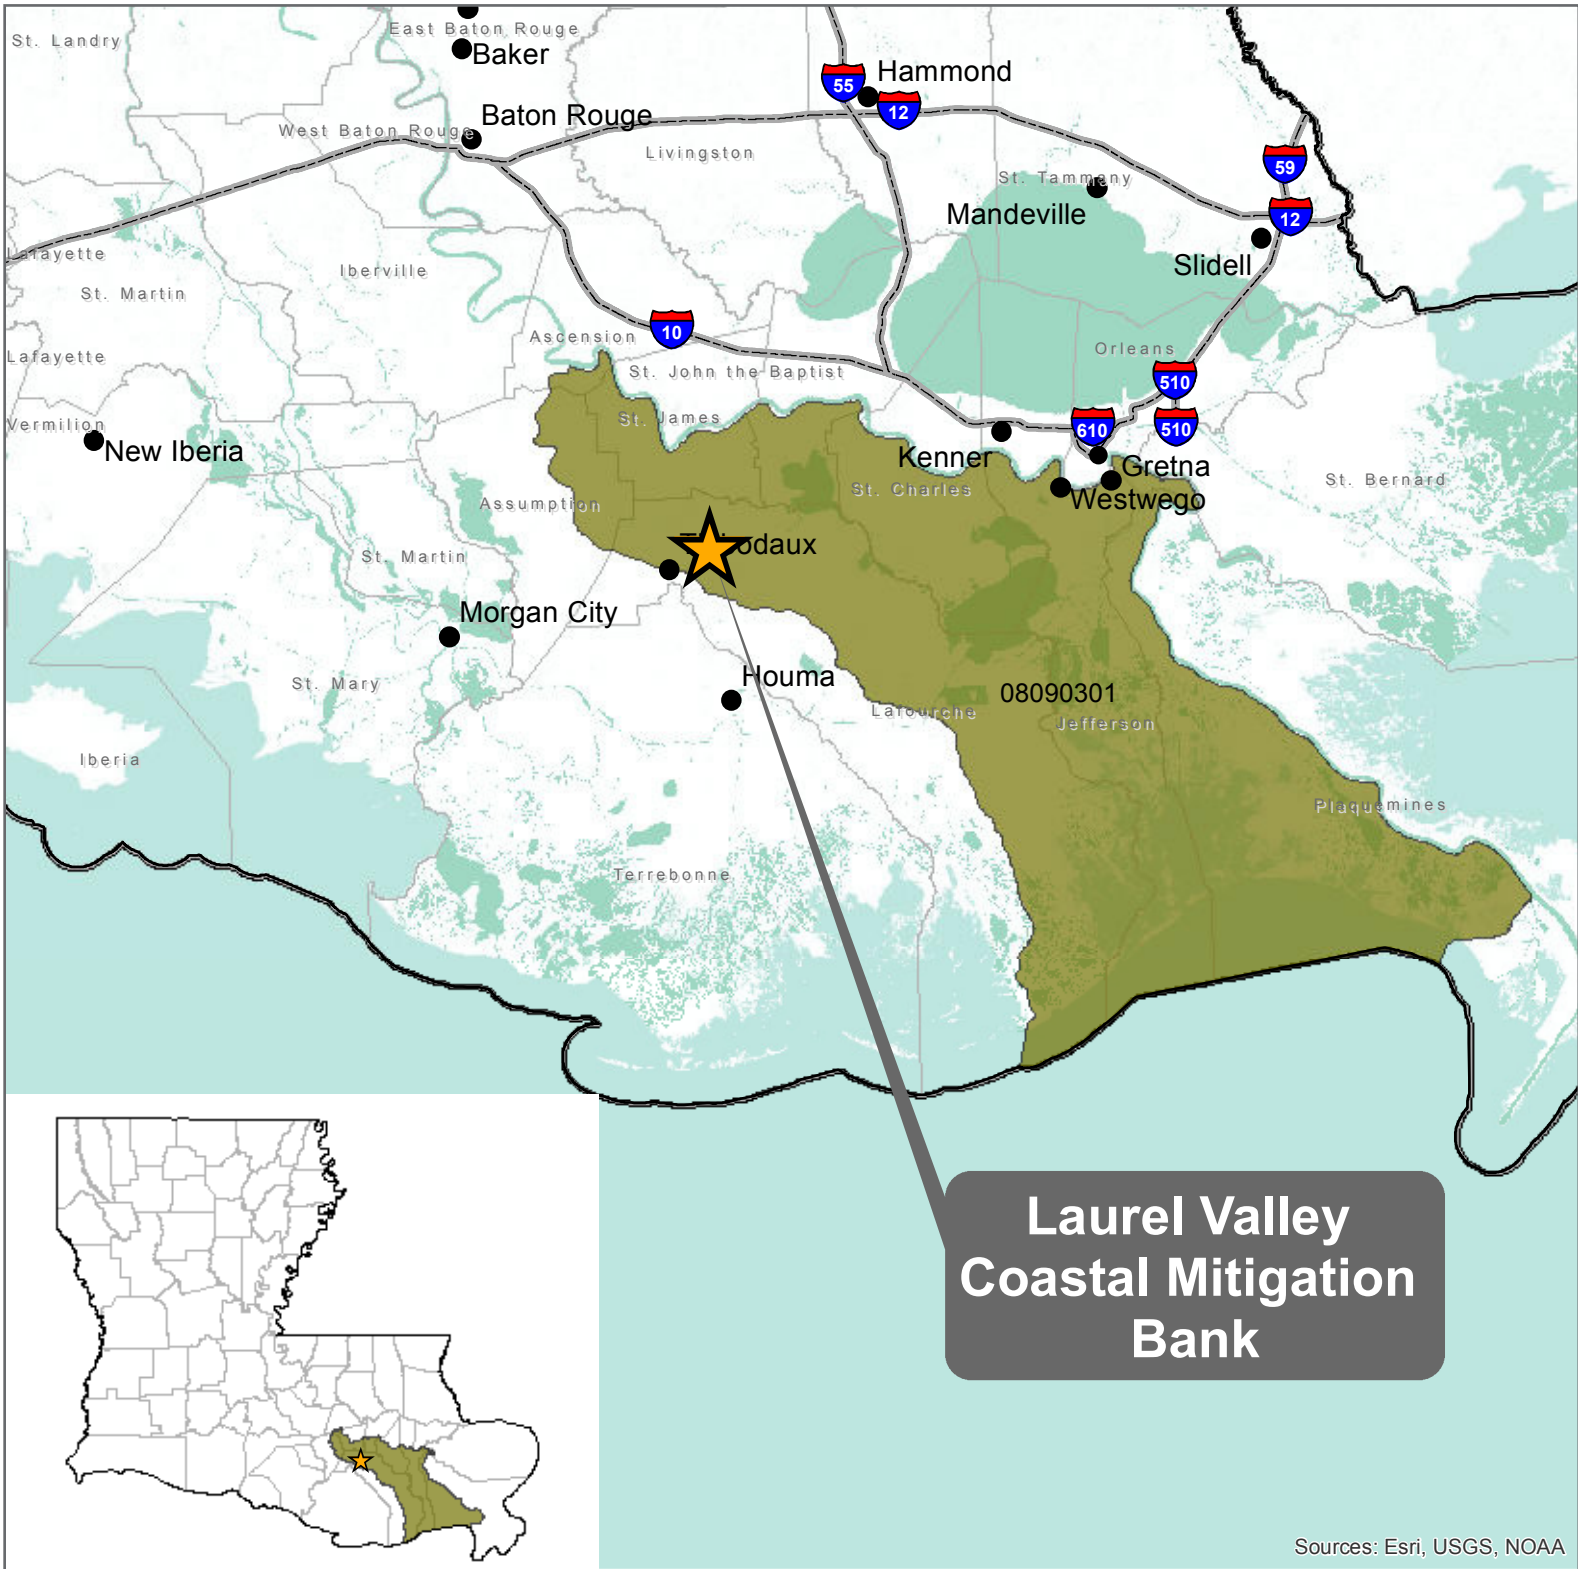

LAUREL VALLEY COASTAL MITIGATION BANK Service Area Map

WWW.DELTALAND-SERVICES.COM

Sources: Esri, USGS, NOAA

Legend

 Primary Service Area

20 10 0 20

Miles